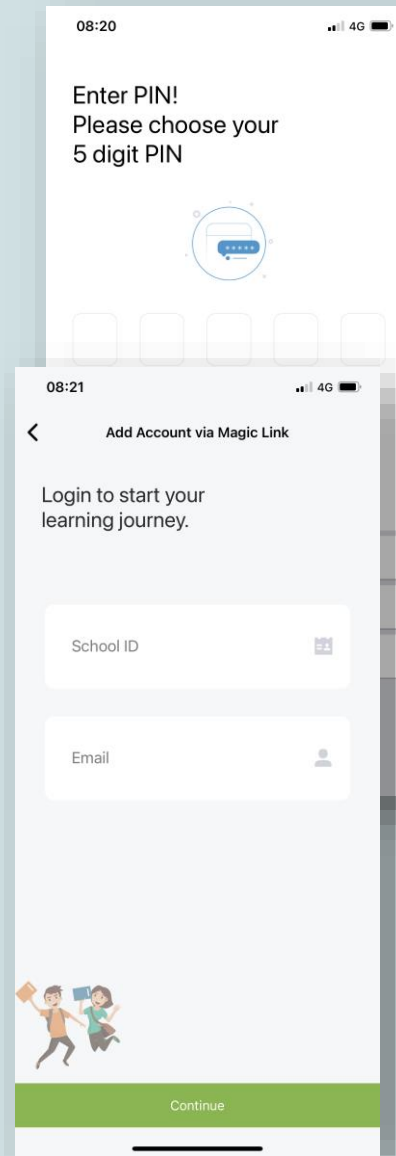

You log into Student Portal using your normal Tallis **email address and password**

The web address to log in is:

<https://www.bromcomvle.com/>

Logging in on a computer

On the login page, click the “Login with Microsoft Account” button at the bottom of the screen.

Then enter your Email address and Password. (If you are on a school computer, this might automatically fill in).

You are now logged in.

Logging into the App

If you have chosen to use the App on your mobile device the steps are the same as before except you will first have to create a 5 digit PIN in addition to your login, for security purposes.

Once done, you will be asked to login via username or Magic Link.

Choosing Magic link will send you a link to your email.

You will need the School ID:

12324

What you should see

The screenshot displays the Student Portal for Thomas Tallis School. The top navigation bar includes the school logo, name, and contact information. The main dashboard is divided into four sections: Behaviour, My Timetable, Attendance, and Homework. A sidebar on the left provides quick access to these sections and other features like Independent Learning.