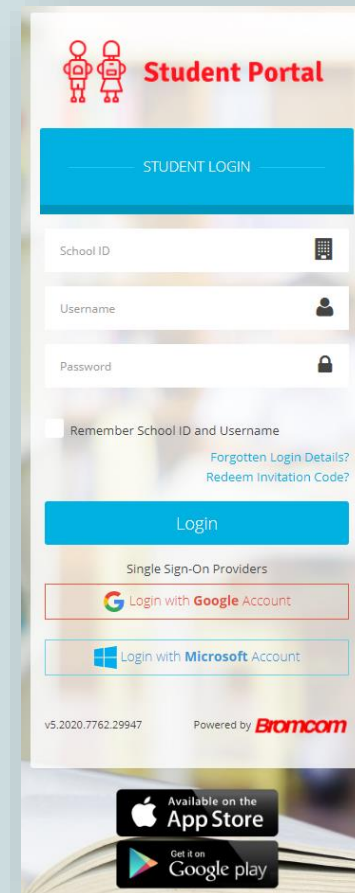

Bromcom Student Portal

A short guide for Students

Bromcom

THOMAS
TALLIS
SCHOOL

Student Portal

Insight has now been replaced by a new system called **Student Portal**

It contains all of the same information and features as Insight

You log into Student Portal using your normal Tallis **email address and password**

The web address to log in is:

<https://www.bromcomvle.com/>

Logging in on a computer

On the login page, click the “Login with Microsoft Account” button at the bottom of the screen.

Then enter your Email address and Password. (If you are on a school computer, this might automatically fill in).

You are now logged in.

Logging into the App

If you have chosen to use the App on your mobile device the steps are the same as before except you will first have to create a 5 digit PIN in addition to your login, for security purposes.

Once done, you will be asked to login via username or Magic Link.

Choosing Magic link will send you a link to your email.

You will need the School ID:

12324

What you should see

The screenshot displays the Student Portal for Thomas Tallis School. The top navigation bar includes the school logo, name, and contact information. The main dashboard is divided into four sections: Behaviour, My Timetable, Attendance, and Homework. A sidebar on the left provides quick access to these sections and other features like Independent Learning.