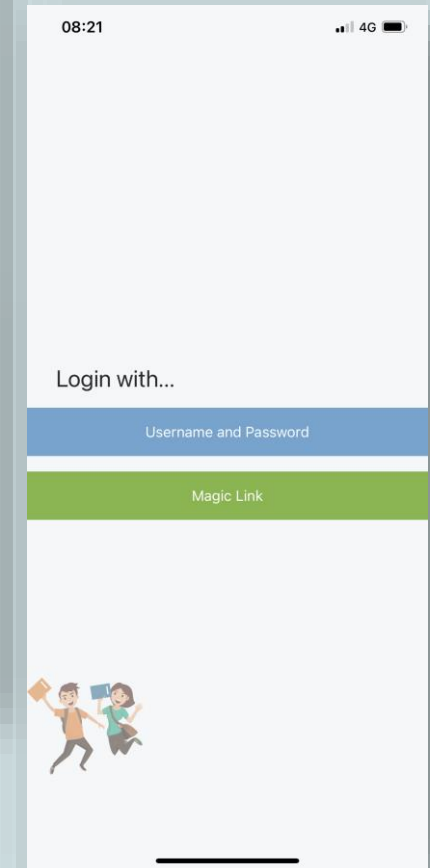

You log into Student Portal using your normal Tallis **email address and password**

The web address to log in is:

<https://www.bromcomvle.com/>

Logging in on a computer

On the login page, click the “Login with Microsoft Account” button at the bottom of the screen.

Then enter your Email address and Password. (If you are on a school computer, this might automatically fill in).

You are now logged in.

Logging into the App

If you have chosen to use the App on your mobile device the steps are the same as before except you will first have to create a 5 digit PIN in addition to your login, for security purposes.

Once done, you will be asked to login via username or Magic Link.

Choosing Magic link will send you a link to your email.

You will need the School ID:

12324

What you should see

The screenshot displays the Student Portal for Thomas Tallis School. The top navigation bar includes the school logo, name, and contact information. The main dashboard is divided into four sections: Behaviour, My Timetable, Attendance, and Homework. A sidebar on the left provides quick access to these sections and other features like Independent Learning.