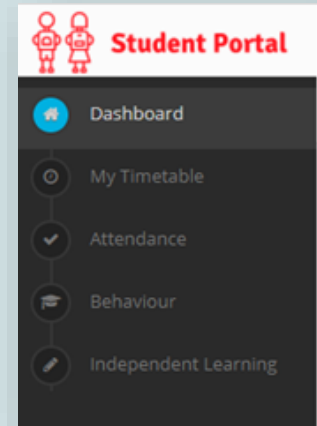

Student Portal

When logged in you will be able to access your **Independent Learning** either from the Dashboard Widget or from the menu on the left hand side of the screen.

Due Date	Title	Subject	Teacher	Submitted
11/05/2021	Earth's Atmosphere	Geography	Mr F Crowley	
12/05/2021	9D - 1980s Research Homework set 5.5.21 Due 12.5.21	Drama	Ms L McAndrews	

If you need help contact helpdesk@thomastallis.org.uk